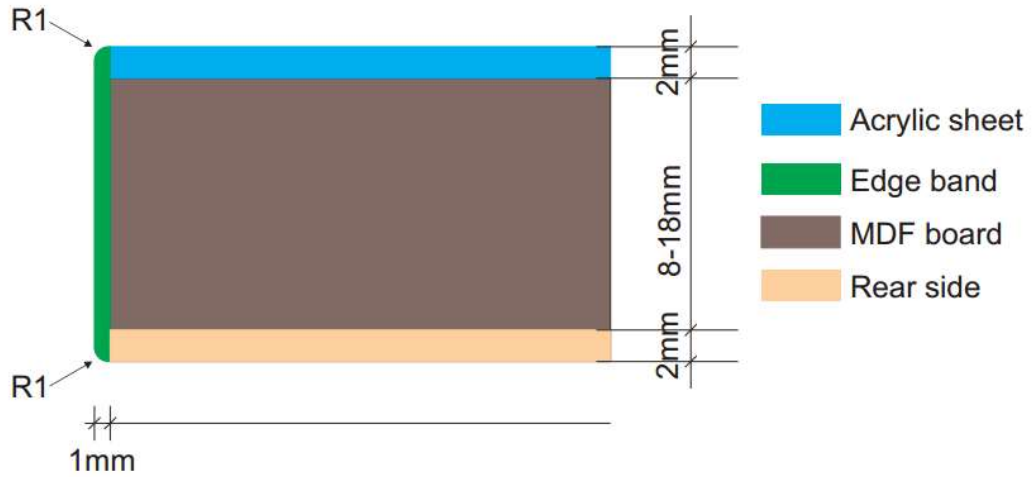

CVN Acrylfront edging types

CVN Acrylfront PRO1 with Standard edgeband and counter-pull rear side

Pro 1

CVN Acrylfront PRO2 with beveled edgeband and counter-pull rear side

Pro 2